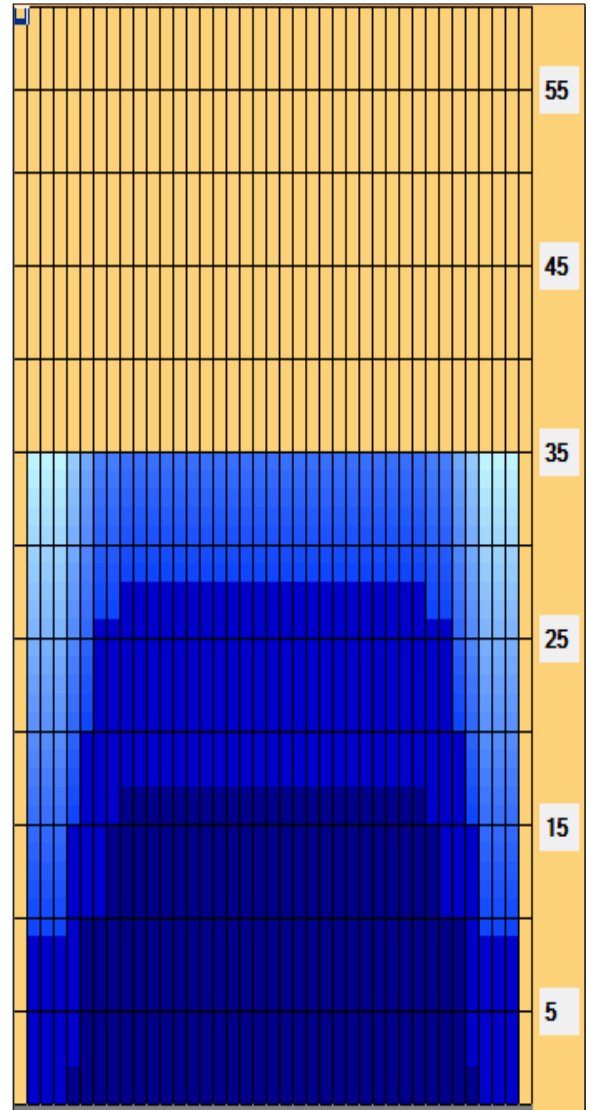

Bowlzone Masters 35ft

Oil Pattern Distance:	35 Feet	Reverse Brush Drop:	35 Feet	Oil Per Board:	45 uL
Forward Oil Total:	10.26 mL	Reverse Oil Total:	11.925 mL	Volume Oil Total:	22.185 mL
Forward Boards Crossed:	228 Boards	Reverse Boards Crossed:	265 Boards	Total Boards Crossed:	493 Boards

	Start	Stop	Loads	Speed	Crossed	Start	End	Feet	T.Oil
1	2L	2R	1	10	37	0.0	0.0	0.0	1665
2	5L	5R	1	18	31	0.0	2.5	2.5	1395
3	6L	6R	3	18	87	2.5	10.1	7.6	3915
4	8L	8R	2	18	50	10.1	15.2	5.1	2250
5	9L	9R	1	18	23	15.2	17.7	2.5	1035
6	2L	2R	0	18	0	17.7	25.0	7.3	0
7	2L	2R	0	26	0	25.0	30.0	5.0	0
8	2L	2R	0	30	0	30.0	35.0	5.0	0

Navigation: Forward Reverse More

	Start	Stop	Loads	Speed	Crossed	Start	End	Feet	T.Oil
1	2L	2R	0	30	0	35.0	28.0	-7.0	0
2	9L	9R	1	18	23	28.0	25.5	-2.5	1035
3	7L	7R	2	18	54	25.5	20.4	-5.1	2430
4	6L	6R	2	18	58	20.4	15.3	-5.1	2610
5	5L	5R	3	14	93	15.3	9.4	-5.9	4185
6	2L	2R	1	14	37	9.4	7.5	-1.9	1665
7	2L	2R	0	14	0	7.5	0.0	-7.5	0

Navigation: Forward Reverse More

Conditioner:
Type In or Select One

TransferType:
Type In or Select One

Forward

Reverse

Combined

Buff

Item	3L-7L:18L-18R	8L-12L:18L-18R	13L-17L:18L-18R	18L-18R:17R-13R	18L-18R:12R-8R	18L-18R:7R-3R
Description	Outside Track:Middle	Middle Track:Middle	Inside Track:Middle	Middle:Inside Track	Middle:Middle Track	Middle:Outside Track
Track Zone Ratio	2.5	1.02	1	1	1.02	2.5